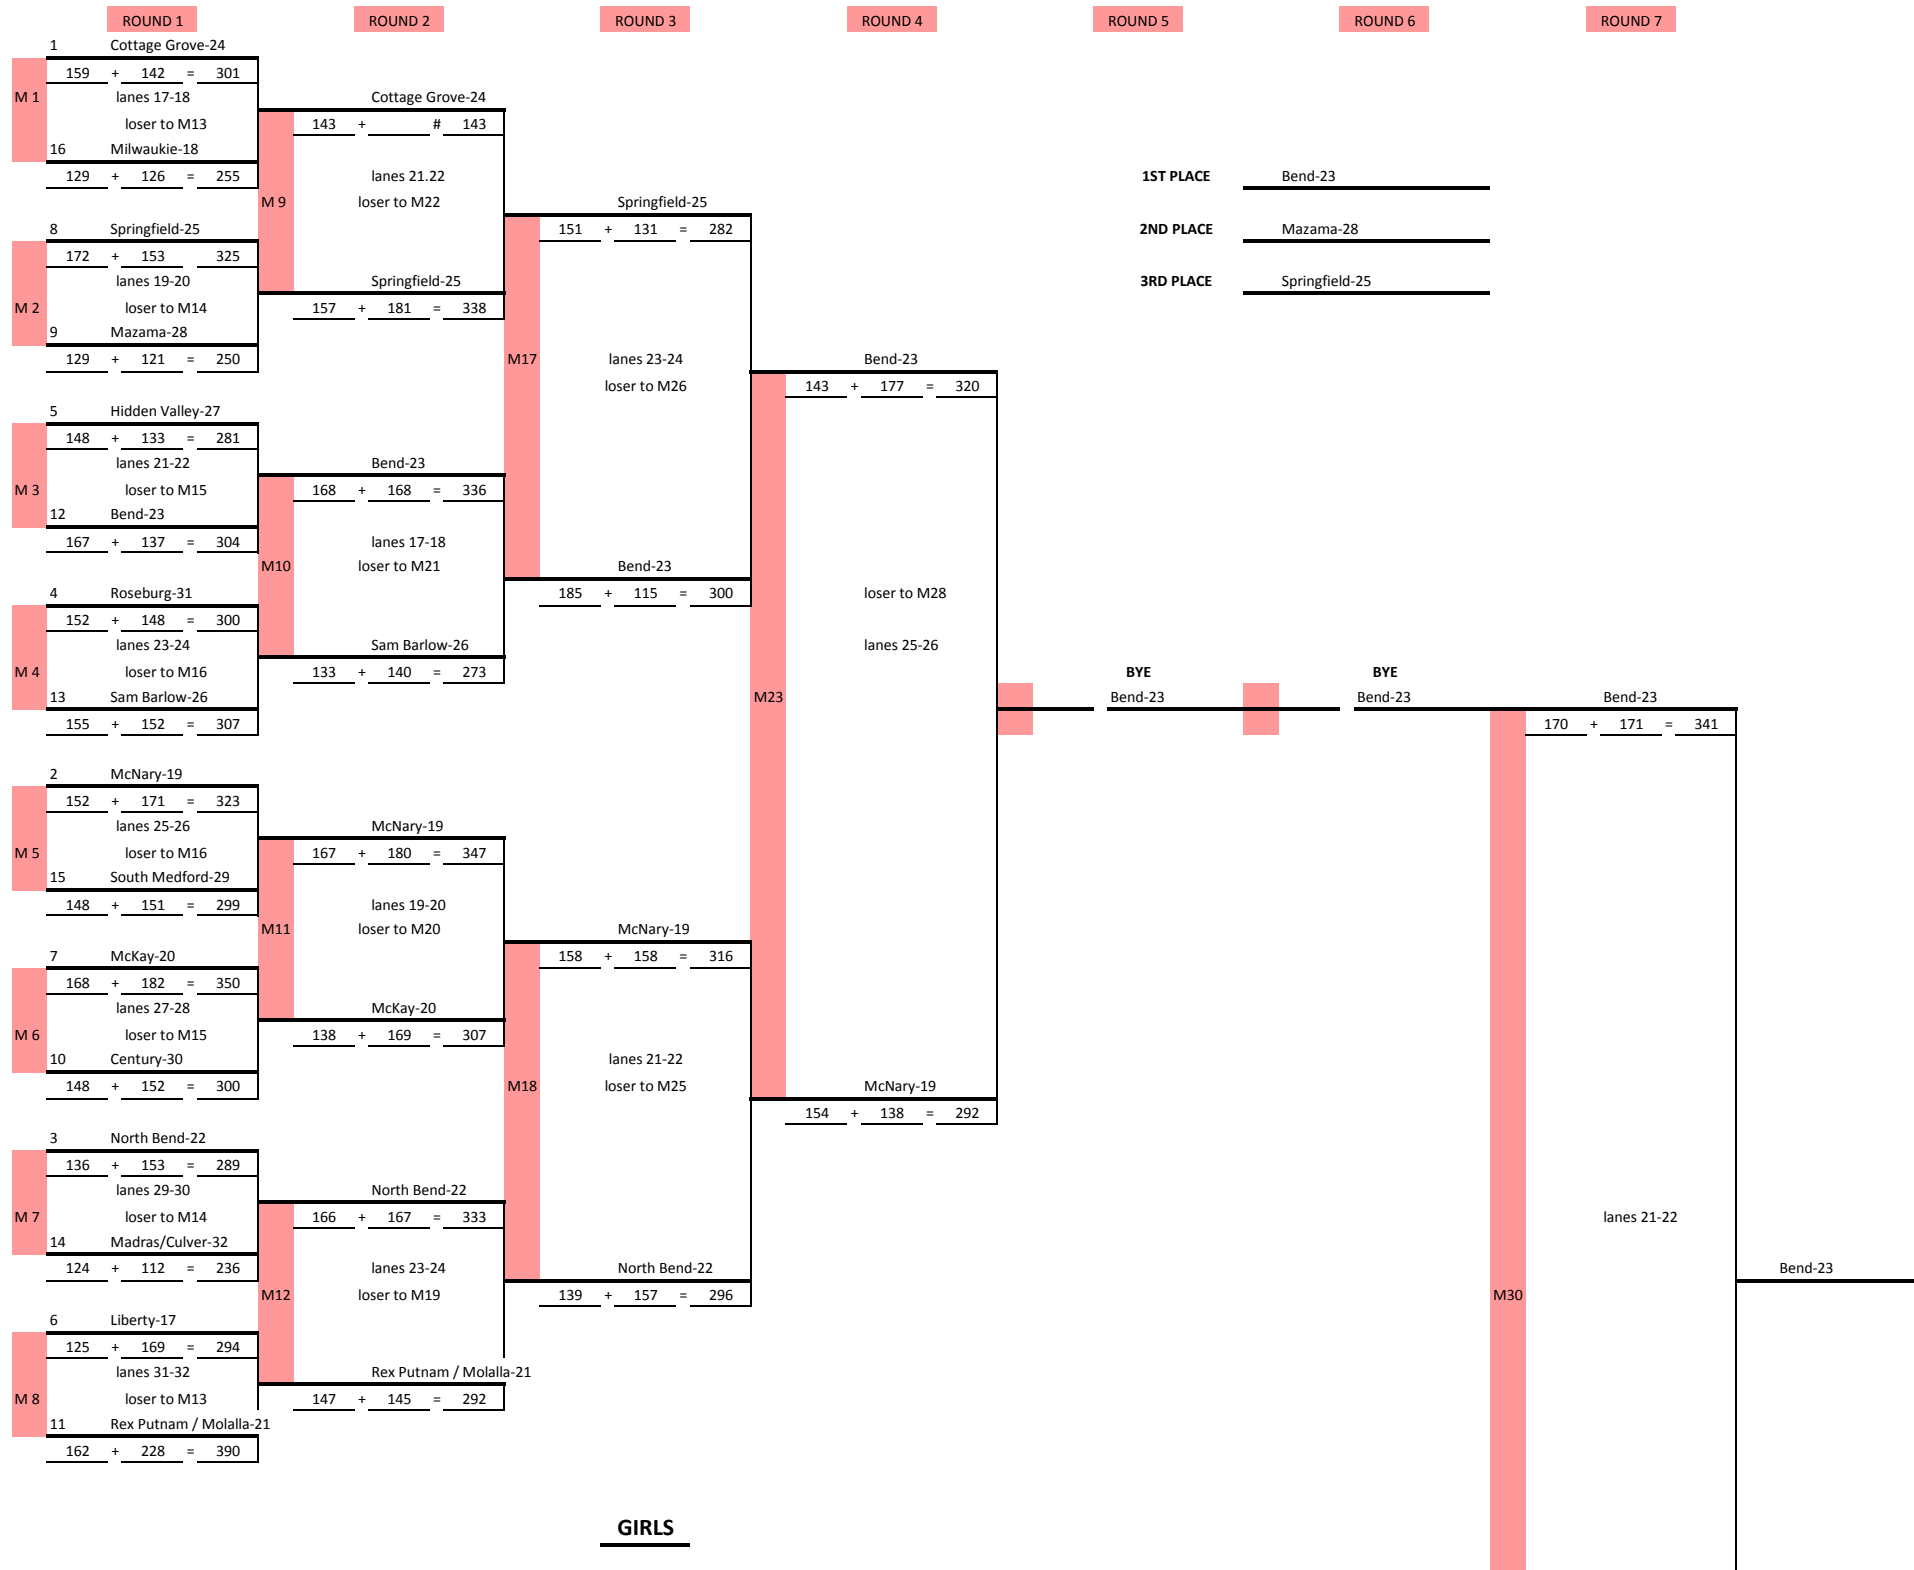

16 TEAM DOUBLE ELIMINATION BRACKET

GIRLS

GIRLS