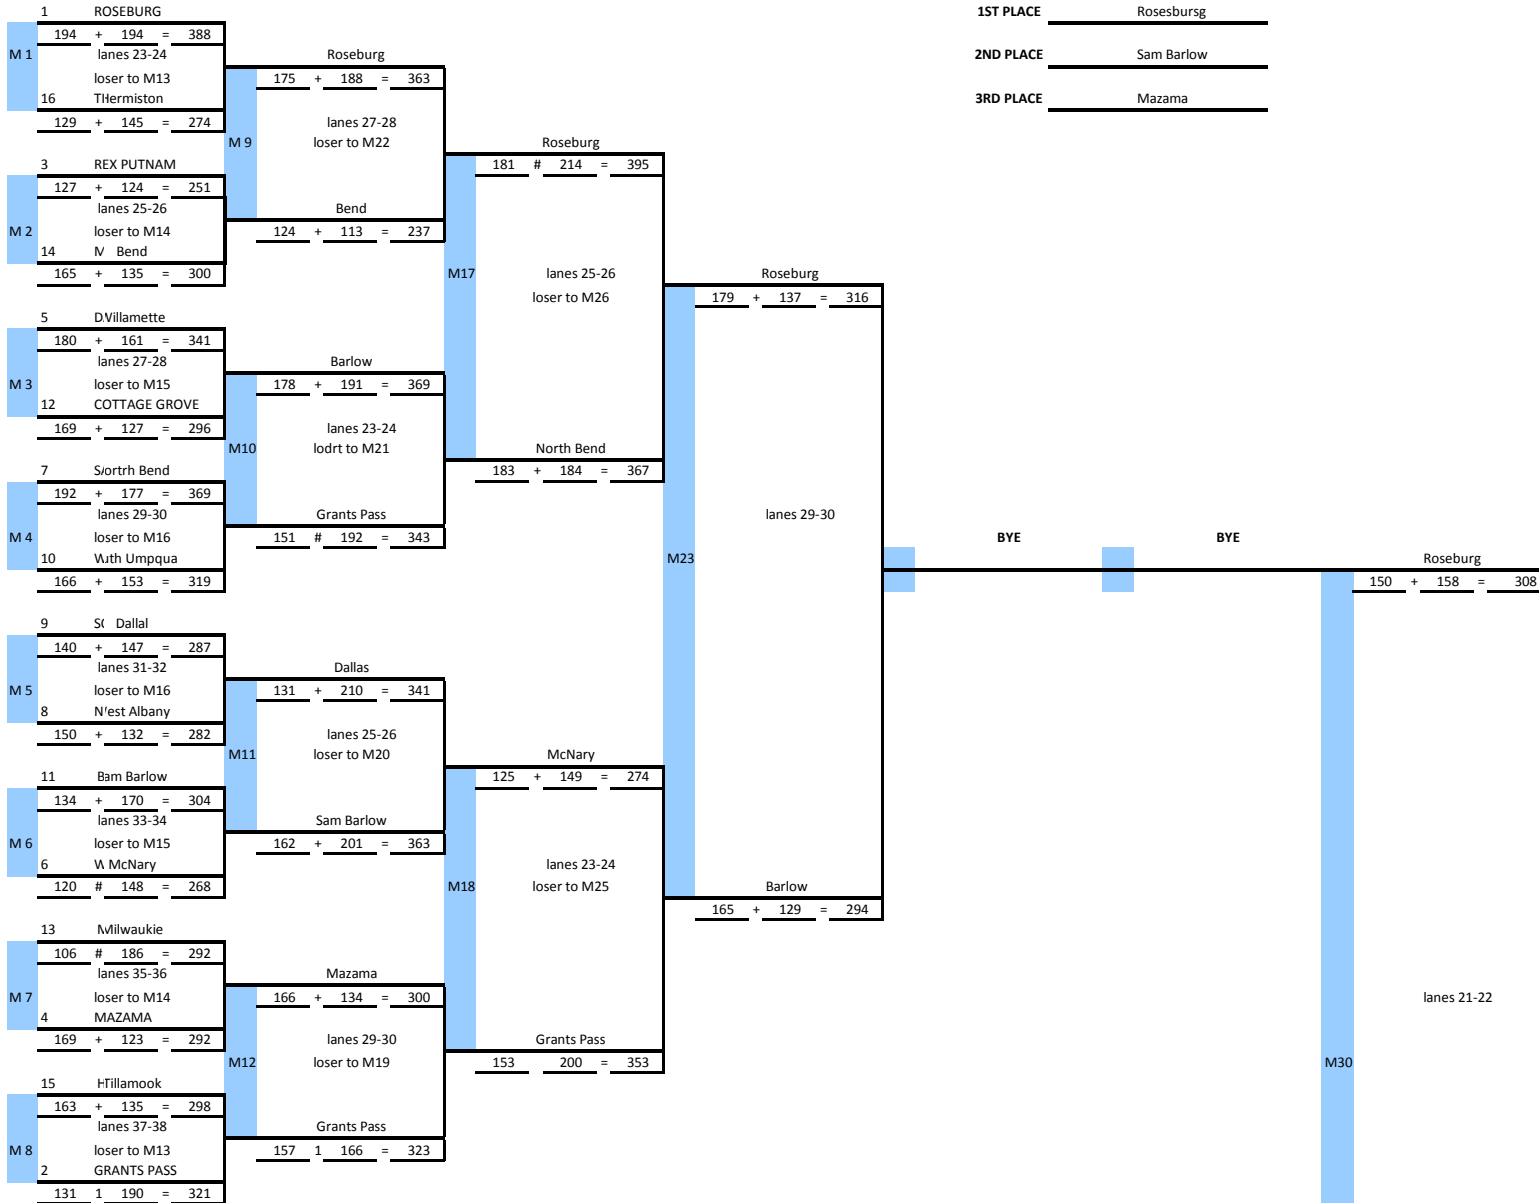

**16 TEAM DOUBLE ELIMINATION BRACKET**

GIRLS

1ST PLACE Rosesburg

2ND PLACE Sam Barlow

3RD PLACE Mazama

GIRLS